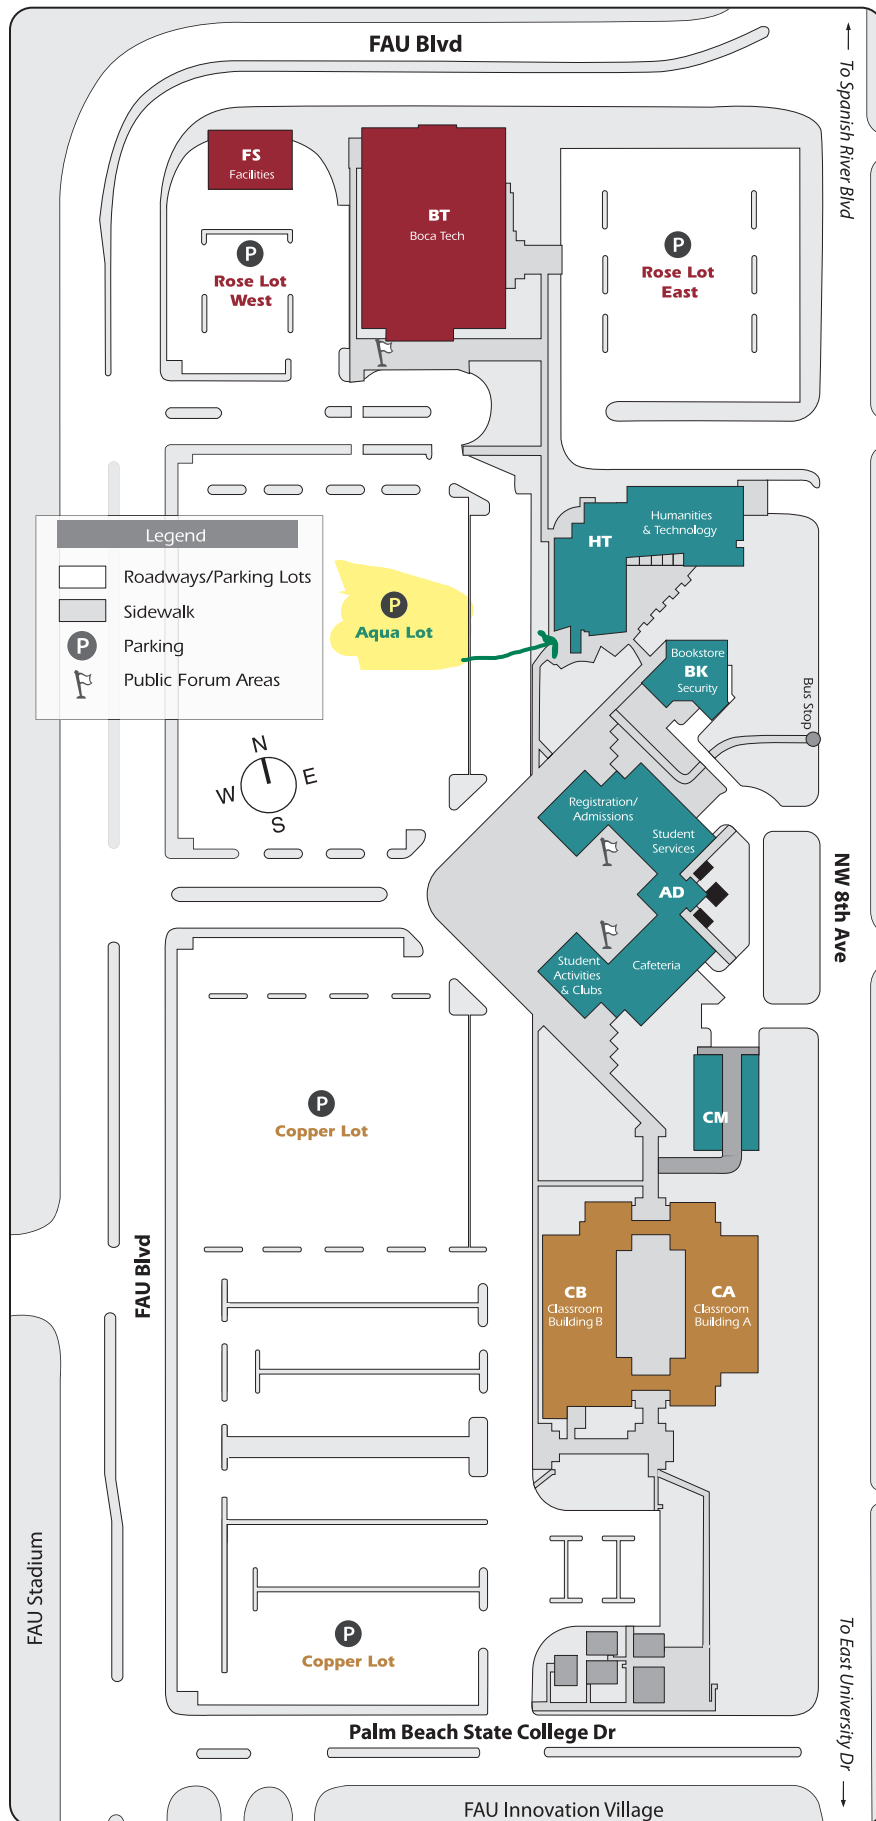

PALM BEACH STATE COLLEGE AT BOCA RATON

801 Palm Beach State College, Boca Raton, FL 33431-6490

561-393-7222

- **AD - Administration**
 - 1st Floor**
 - Academic Advisement
 - Admissions/Registration
 - Cafeteria
 - Career Center
 - Cashier
 - Count deHoernle Student Center
 - Dean of Student Services
 - Financial Aid
 - Student Organizations
 - 2nd Floor**
 - Mechanical Room
 - 3rd Floor**
 - Center for Business & Entrepreneurship (CBE)
 - Small Business Development Center (SBDC)
 - Procurement Technical Assistance Center (PTAC)
 - Information Technology
 - 4th Floor**
 - Dean of Academic Affairs
 - Corporate & Continuing Education
 - Provost's Office
- **BK - Bookstore**
 - Instructional Support Center
 - Security
- **BT - BocaTech**
 - Child Care Classrooms
 - Computer Lab
 - Massage Therapy
 - Student Learning Center / Lab
 - Testing Center
 - Wellness Center
- **CA - Classroom Building A**
 - Classrooms
- **CB - Classroom Building B**
 - 1st Floor**
 - Ceramics Classroom
 - Photography Lab
 - Science Labs
 - 2nd Floor**
 - Classrooms
 - Faculty Workroom
- **CM - Central Mechanical**
- **FS - Facilities South**
 - Facilities Offices / Central Receiving
- **HT - Humanities & Technology**
 - COUNTESS DE HOERNLE HUMANITIES & TECHNOLOGY BLDG.
 - Architecture and Art Studios
 - English
 - Lecture Hall
 - Media Technology & Instructional Services (MTIS)
 - Videoconference Studio

DIRECTIONS

From I-95:

Take exit 45. Turn left (east) onto Glades Rd. Turn left onto East University Dr. Just after the Henderson School, turn right onto NW 8th Ave. Turn left onto Palm Beach State College Dr.

From Spanish River Boulevard:

Turn left (north) onto NW 8th Ave. Turn right onto FAU Blvd. or continue straight on NW 8th Avenue to Palm Beach State College Drive. The campus is north east of the stadium.